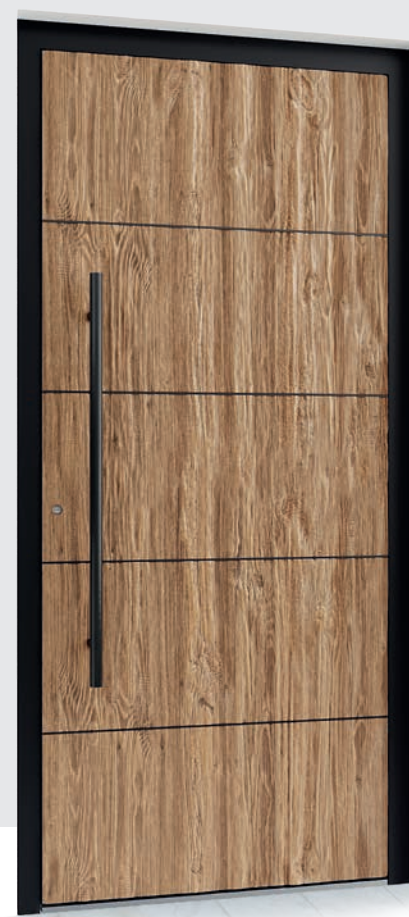

L 740

Wood Art Effect
RAL 9005 Jet black

E320B Straight Stainless Steel 1000mm

Dual Colours | Stainless Steel 5x5mm