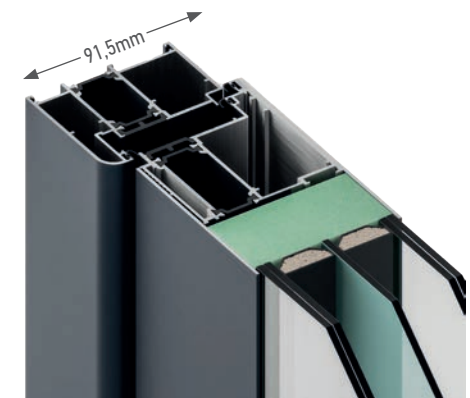

Pro

TDS.810C & TDS.810CF

EXCLUSIVE | CLASSIC

Pro range is available with TDS. 810 system in two versions, TDS 810C and TDS.810CF. It is also available with curmudgeonly Frame in 810C and in the most modern 810CF version. The inox element of the designs available in TDS.810 are placed cheek by jowl in contrast to Master and Supertherm ranges in which they are at the same level as the sheet.

TECHNICAL SPECIFICATIONS

- Maximum Door Size 1100x2300mm
- Maximum Single Door Dimension 1200x2500mm
- Door Sash Depth 81mm
- Total Door Depth 91.5mm (.810C) / 81.5mm (.810CF)
- Frame Depth 80mm (.810C) / 70mm (.810CF)
- Aluminium Skin External Face 2 mm
- Inox Attached to the Panel
- Optional Insulated Door Profiles
- Triple Glazed Laminated Internal & External Units
- Three Rubber seals
- Anodized Low Threshold

TDS.810C