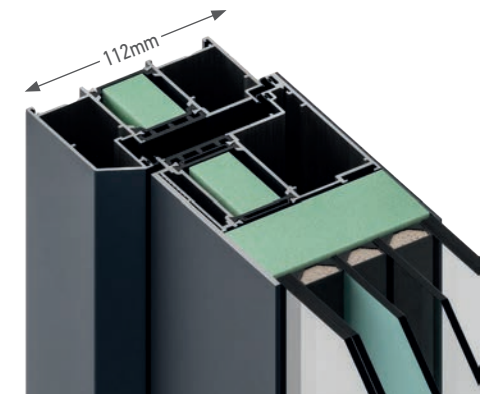

Master

TDS.092C @ TDS.092CW

EXCLUSIVE PLUS | EXCLUSIVE | CLASSIC

Master range is regarded as the Flagship systems, consists of TDS.092 system and is available through 092C and 092CW versions, which are differentiated exclusively in the design of the door frame, with the former being distinguished for its minimal aesthetics due to the straight frame (co-level with the sheet) and the latter being ideal for the 3D designs of Exclusive Plus range.

TECHNICAL SPECIFICATIONS

- Maximum Door Size 1100x2300mm
- Maximum Single Door Dimension 1200x2500mm
- Door Sash Depth 92mm
- Total Door Depth 92mm (.092C) / 112mm (.092CW)
- Frame Depth 80mm (.092C) / 100mm (.092CW)
- Aluminium Skin External Face 3mm
- High Performance Insulate Thermal Break 34mm
- Fully Insulated Door Profiles
- Quadruple Glazed Laminated Internal @ External Units
- Three Rubber seals
- Anodized Low Threshold

TDS.092CW