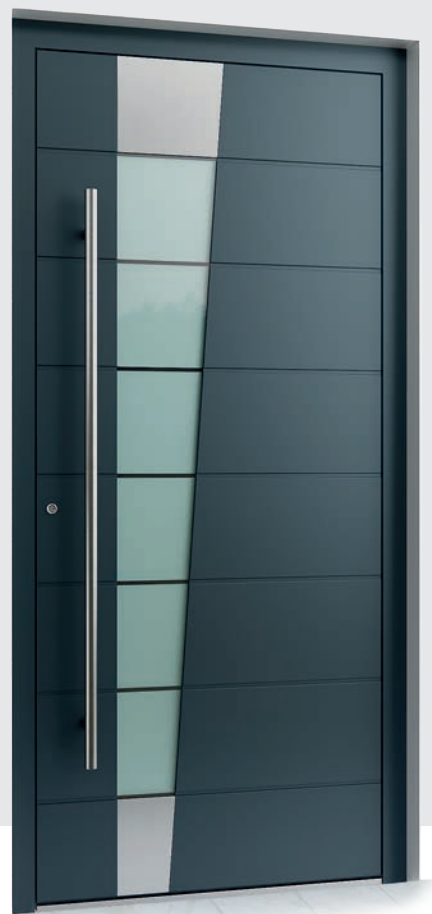

E410 Pullbar 800mm

Glass Satinato

**L 435**

RAL 7045 Telegrey

E321 Angled Stainless Steel 1400mm

Glass Satinato | Clear Lines | Stainless Steel | Grooves 10mm | House Number

**L 435**

RAL 7016 Anthracite Grey