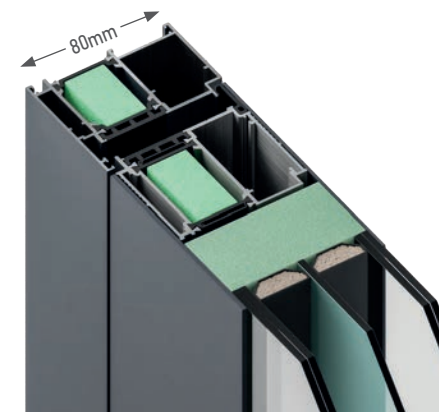

TECHNICAL SPECIFICATIONS

- Maximum Door Size 1100x2300mm
- Maximum Single Door Dimension 1200x2500mm
- Door Sash Depth 80mm
- Total Door Depth 80mm
- Frame Depth 80mm
- Aluminium Skin External Face 3mm
- High Performance Insulate Thermal Break 34mm
- Fully Insulated Door Profiles
- Triple Glazed Laminated Internal & External Units
- Two Rubber seals
- Anodized Low Threshold