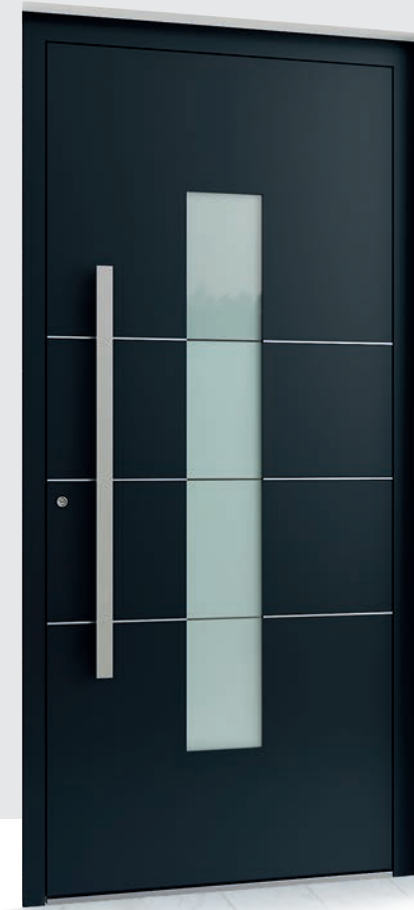

RAL 9005 Jet Black

E410 Pullbar 1000mm

Glass Satinato | Clear Lines | Stainless Steel 10mm