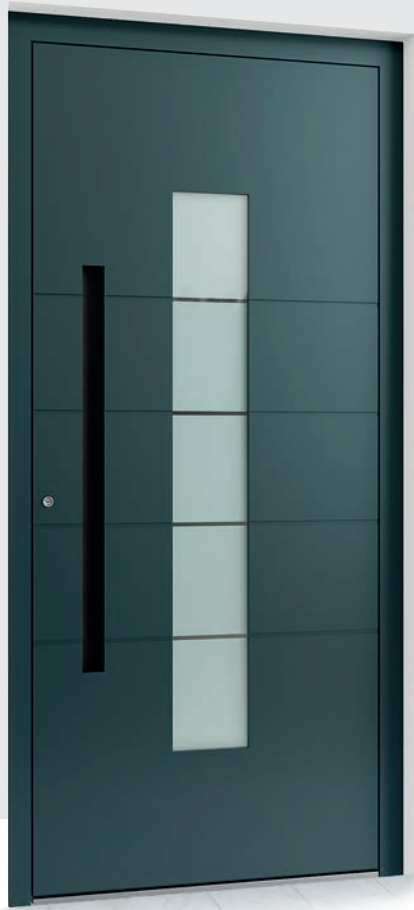

RAL 7026 Granite Grey

Concealed Handle 1000mm

Glass Satinato | Clear Lines | Grooves 10mm