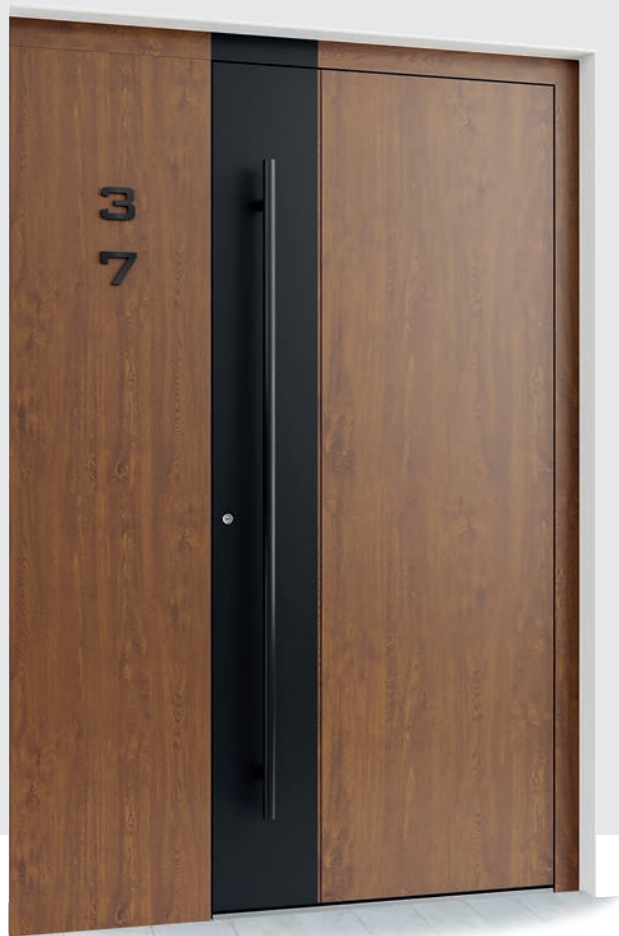

L 524

RAL 7016 Anthracite Grey

E320 Straight Stainless Steel 1400mm

Glass satinato | Stainless Steel

**L 300**

B2425 Wood Finish
RAL 9005 Jet Black

E320B Straight Stainless Steel 1600mm

Sidelight with Panel | Horizontal House
Number on Door