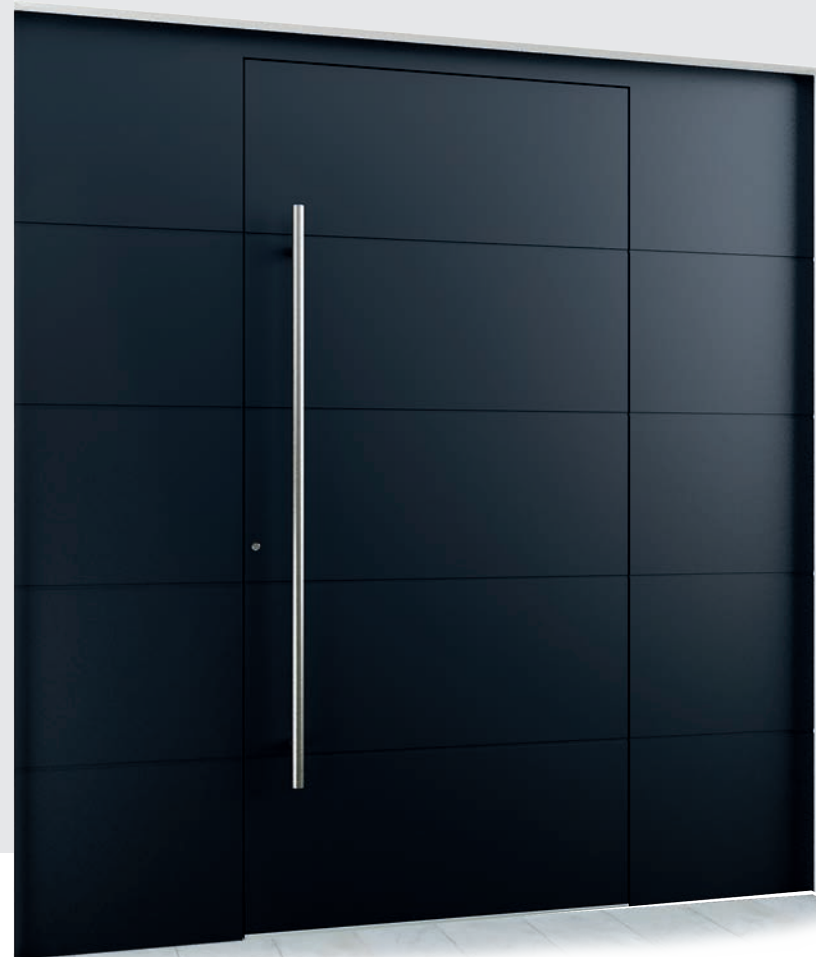

L 180

RAL 7016 Anthracite Grey

E320 Straight Stainless Steel 1400mm

Stainless Steel 20mm

L 511

RAL 9005 Jet Black

E320 Straight Stainless Steel 1400mm

Grooves 10mm