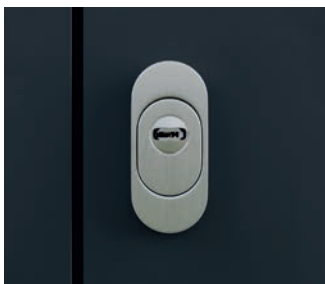

Stainless Steel Kick Plate (120mm High)

External Rosettes

E633

Round Security Rosette
Stainless Steel

E632

Security Rosette with Cylinder
Protection Stainless Steel

E633-1

Security Rosette
with Scratch Protection

E633-2

Security Rosette with Scratch
Protection and Finger print

E501

Stainless Steel Kick Plate (120mm High)

Electrical Entry

Thiral's smart electric opening mode offers you greater freedom and safety.

House Number on Door