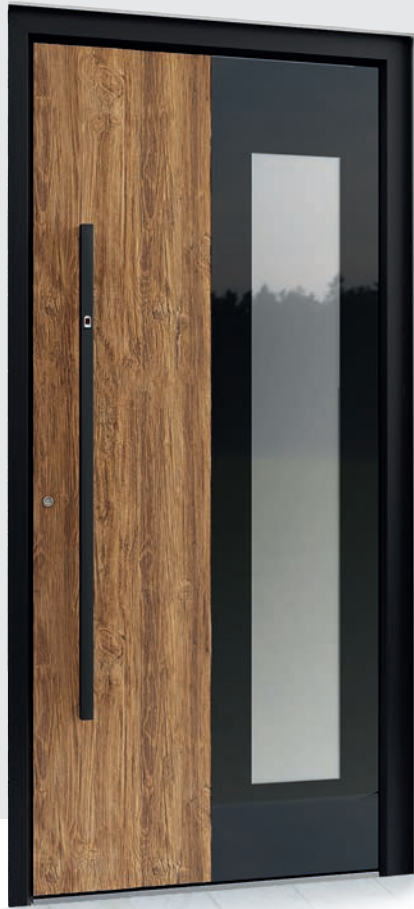

L 740

Wood Art Effect
RAL 9005 Jet black

E320B Straight Stainless Steel 1000mm

Dual Colours | Stainless Steel 5x5mm

L 741

Wood Art Effect
RAL 9005 Jet black

E437B Stainless Steel Black 1500mm

Dual Colours | Glass Black Step