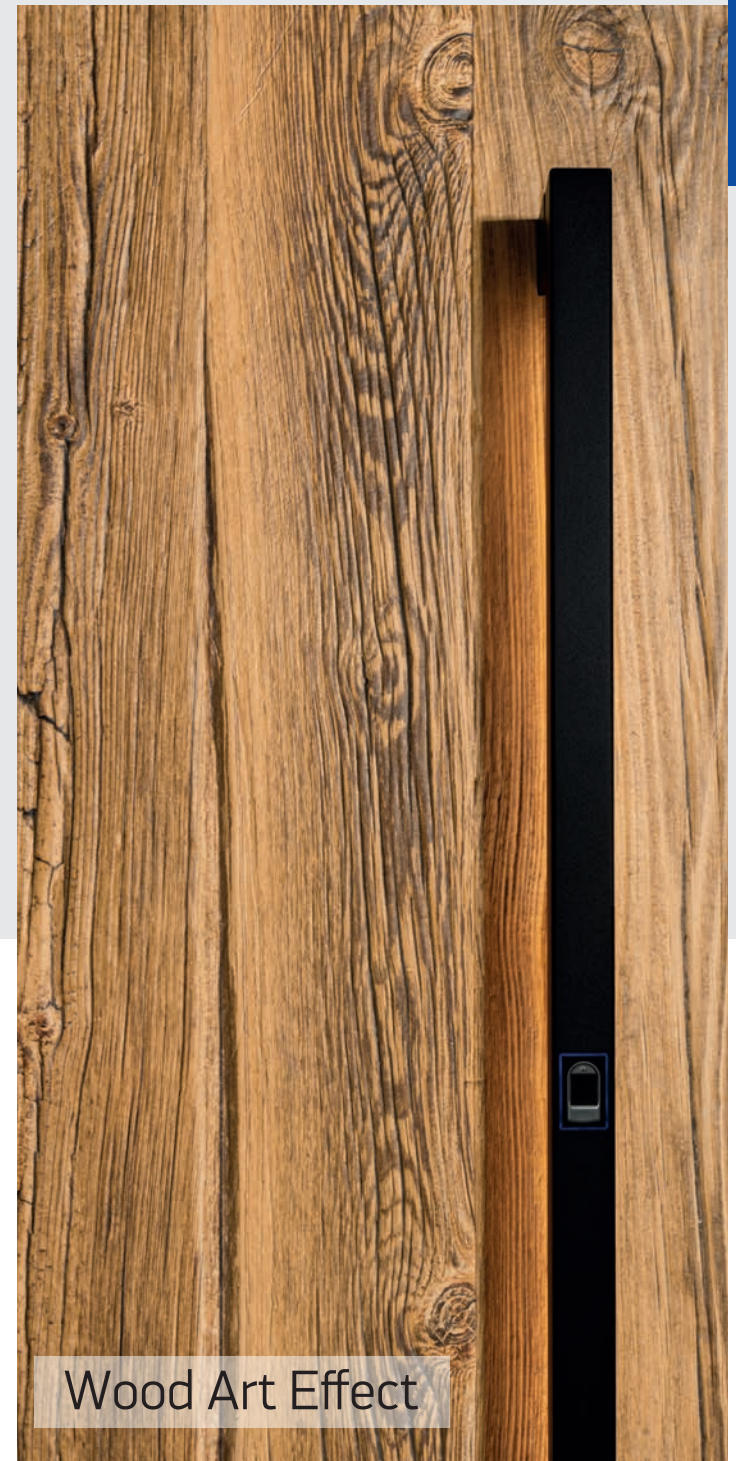

L 742

Wood Art Effect
RAL 9005 Jet black

Concealed Handle Black 1600mm

Dual Colours | Glass Black

Wood Art Effect

L 750

RAL 9005 Jet Black
RAL 7016 Anthracite Grey

Special Concealed Handle