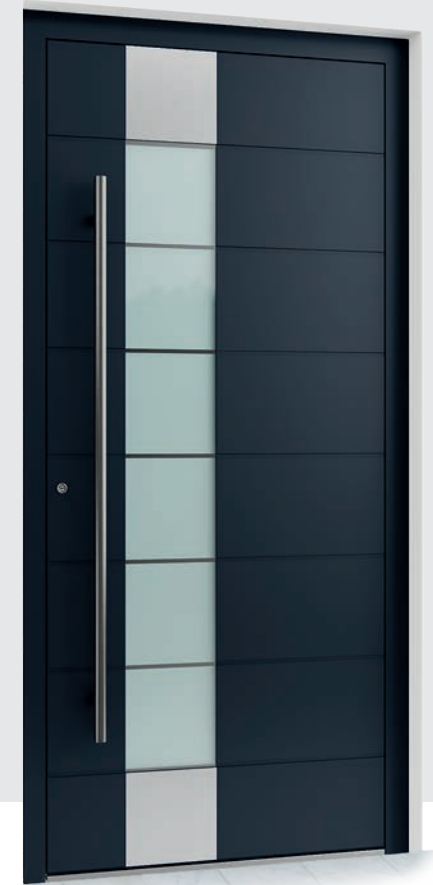

L 120

RAL 7016 Anthracite Grey

E320 Straight Stainless Steel 1400mm

Glass Satinato | Clear Lines |
Grooves 10mm | Stainless Steel